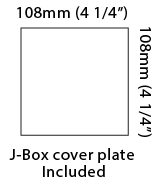

PROJECT	
TYPE	
SPECIFIER	
QUANTITY	
DATE	

DAU SINGLE SURFACE

D93041-

base number   Finish
Options

1. To build a product code in our configurator select the specify button on the base model # product page
2. To build a manual product code on this datasheet choose from the options listed below in blue font and add the suffix to the base model #

GENERAL

Series: Dau
Subseries: Dau Single
Brand: Milan
Division: Design
Mounting Type: Surface
Mounting Location: Wall
Subcategory: Up/Down Light

PHYSICAL

Length (mm): 80
Length (in): 3 1/8
Height (mm): 80
Depth (mm): 101
Height (in): 3 1/8
Depth (in): 4
Extension (mm): 101
Extension (in): 4
Light Distribution: Direct / Indirect
Weight (kg): 0.82
Weight (lbs): 1.81
Fixture Finish: BAL / MWL / BSL
Fixture Material: Extruded Aluminum

ELECTRICAL

Number of Lamps: 1
Lamp Type: LED Retrofit
Lamp Shape: T4
Bulb Included: Bulb Not Included
Max. Wattage Per Lamp (W): 3.5
Lamp Base: G9
Input Voltage (V): 120Vac Direct Line

LED

OPTICAL

RATINGS AND CERTIFICATIONS

Certified By: Certified for North American Standards
IP rating: IP20