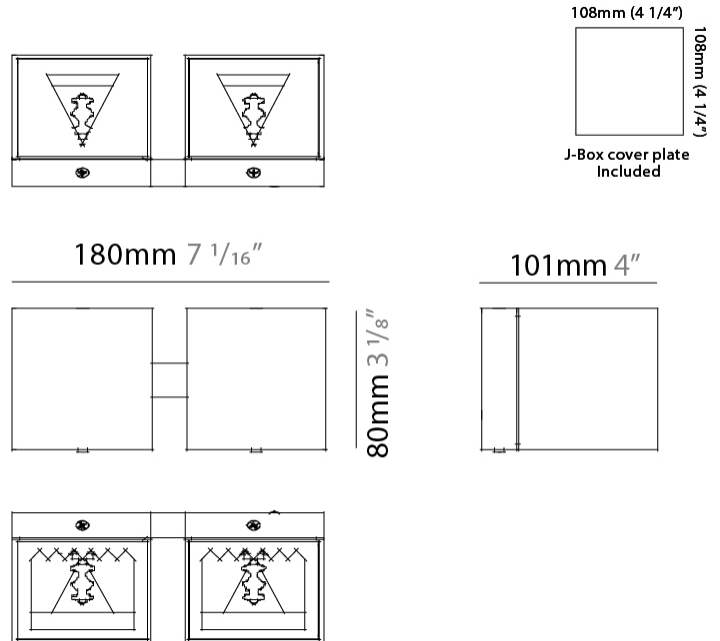

DAU DOUBLE SURFACE

D93095-

base number   Finish
Options

PROJECT _____
TYPE _____
SPECIFIER _____
QUANTITY _____
DATE _____

1. To build a product code in our configurator select the specify button on the base model # product page
2. To build a manual product code on this datasheet choose from the options listed below in blue font and add the suffix to the base model #

GENERAL

Series: Dau _____
Subseries: Dau Double _____
Brand: Milan _____
Division: Design _____
Mounting Type: Surface _____
Mounting Location: Wall _____
Subcategory: Up/Down Light _____

PHYSICAL

Shape: Rectangle _____
Length (mm): 180 _____
Length (in): 7 1/16 _____
Height (mm): 80 _____
Depth (mm): 101 _____
Height (in): 3 1/8 _____
Depth (in): 4 _____
Extension (mm): 101 _____
Extension (in): 4 _____
Light Distribution: Direct / Indirect _____
Fixture Finish: BAL / MWL / BSL _____
Fixture Material: Extruded Aluminum _____

ELECTRICAL

Number of Lamps: 2 _____
Lamp Type: LED Retrofit _____
Lamp Shape: T4 _____
Bulb Included: Bulb Not Included _____
Max. Wattage Per Lamp (W): 3.5 _____
Lamp Base: G9 _____
Input Voltage (V): 120Vac Direct Line _____

LED

OPTICAL

RATINGS AND CERTIFICATIONS

Certified By: Certified for North American Standards _____
IP rating: IP20 _____