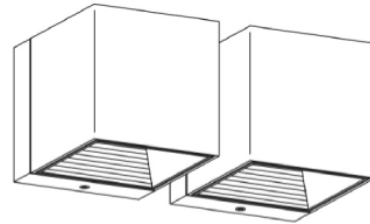

PROJECT	_____
TYPE	_____
SPECIFIER	_____
QUANTITY	_____
DATE	_____

DAU 2 LIGHT LINEAR SURFACE

D93241-

base number   Finish
Options

1. To build a product code in our configurator select the specify button on the base model # product page
2. To build a manual product code on this datasheet choose from the options listed below in blue font and add the suffix to the base model #

GENERAL

Series: Dau _____
Subseries: Dau 2 light Linear _____
Brand: Milan _____
Division: Design _____
Mounting Type: Surface _____
Mounting Location: Wall _____
Subcategory: Up/Down Light _____

PHYSICAL

Shape: Rectangle _____
Length (mm): 80 _____
Length (in): 3 1/8 _____
Height (mm): 80 _____
Depth (mm): 101 _____
Height (in): 3 1/8 _____
Depth (in): 4 _____
Light Distribution: Direct / Indirect _____
Fixture Finish: BAL / MWL / BSL _____
Fixture Material: Extruded Aluminum _____

ELECTRICAL

Lamp Type: LED _____
Input Wattage (W): 28 _____
Dimming: Electronic Low Voltage Dimming _____
Input Voltage (V): 120Vac Direct Line _____

LED

Number of LEDs: 4 _____
Color Temperature (°K): 3000 _____
Max. Delivered Lumen (lm): 1330 _____
CRI: >90 CRI _____
Lamp Life (hrs): 50000 _____

OPTICAL

RATINGS AND CERTIFICATIONS

Certified By: Certified for North American Standards _____
IP rating: IP20 _____