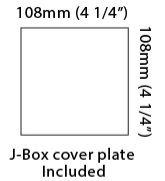

PROJECT	_____
TYPE	_____
SPECIFIER	_____
QUANTITY	_____
DATE	_____

DAU 2 LIGHT LINEAR SURFACE

D93241-

base number   Finish
Options

1. To build a product code in our configurator select the specify button on the base model # product page
2. To build a manual product code on this datasheet choose from the options listed below in blue font and add the suffix to the base model #

GENERAL

Series: Dau _____
Subseries: Dau 2 light Linear _____
Brand: Milan _____
Division: Design _____
Mounting Type: Surface _____
Mounting Location: Wall _____
Subcategory: Up/Down Light _____

PHYSICAL

Shape: Rectangle _____
Length (mm): 80 _____
Length (in): 3 1/8 _____
Height (mm): 80 _____
Depth (mm): 101 _____
Height (in): 3 1/8 _____
Depth (in): 4 _____
Light Distribution: Direct / Indirect _____
Fixture Finish: BAL / MWL / BSL _____
Fixture Material: Extruded Aluminum _____

ELECTRICAL

Lamp Type: LED _____
Input Wattage (W): 28 _____
Dimming: Electronic Low Voltage Dimming _____
Input Voltage (V): 120Vac Direct Line _____

LED

Number of LEDs: 4 _____
Color Temperature (°K): 3000 _____
Max. Delivered Lumen (lm): 1330 _____
CRI: >90 CRI _____
Lamp Life (hrs): 50000 _____

OPTICAL

RATINGS AND CERTIFICATIONS

Certified By: Certified for North American Standards _____
IP rating: IP20 _____