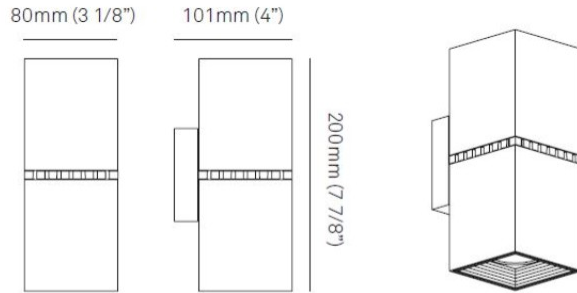

DAU DOUBLE SURFACE

D93195R9-

base number _____
Finish Options _____

1. To build a product code in our configurator select the specify button on the base model # product page
2. To build a manual product code on this datasheet choose from the options listed below in blue font and add the suffix to the base model #

GENERAL

Series: Dau _____
Subseries: Dau Double _____
Brand: Milan _____
Division: Design _____
Mounting Type: Surface _____
Mounting Location: Wall _____
Subcategory: Up/Down Light _____

PHYSICAL

Shape: Rectangle _____
Length (mm): 80 _____
Length (in): 3 1/8 _____
Height (mm): 200 _____
Depth (mm): 101 _____
Height (in): 7 7/8 _____
Depth (in): 4 _____
Extension (mm): 101 _____
Extension (in): 4 _____
Light Distribution: Direct / Indirect _____
Fixture Finish: BAL / MWL / BSL _____
Fixture Material: Extruded Aluminum _____

ELECTRICAL

Lamp Type: LED _____
Total Output Wattage (W): 18.6 _____
Dimming: Electronic Low Voltage Dimming _____
Input Voltage (V): 120 _____

LED

Number of LEDs: 2 _____
Color Temperature (°K): 3000 _____
Nominal Lumen (lm): 1912 _____
CRI: >90 CRI _____
Lamp Life (hrs): 50000 _____

OPTICAL

RATINGS AND CERTIFICATIONS

Certified By: Certified for North American Standards _____
IP rating: IP20 _____

J-Box cover plate Included