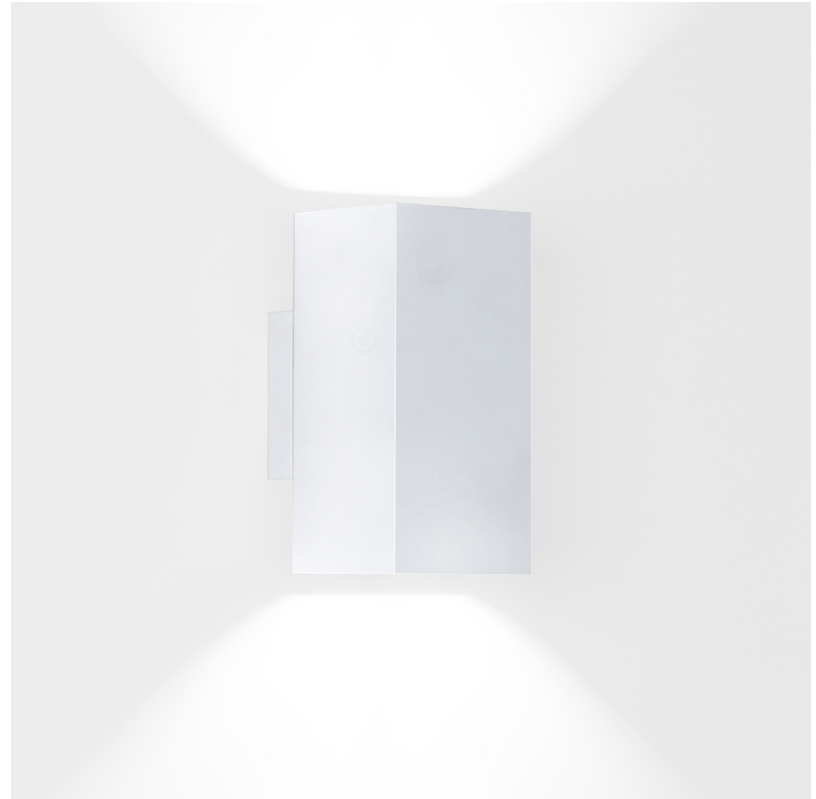

DAU SINGLE SURFACE

D93152R9-

base number Finish
Options

PROJECT
TYPE
SPECIFIER
QUANTITY
DATE

1. To build a product code in our configurator select the specify button on the base model # product page
2. To build a manual product code on this datasheet choose from the options listed below in blue font and add the suffix to the base model #

GENERAL

Series: Dau
Subseries: Dau Single
Brand: Milan
Division: Design
Mounting Type: Surface
Mounting Location: Wall
Subcategory: Up/Down Light

PHYSICAL

Shape: Rectangle
Length (mm): 80
Length (in): 3 1/8
Height (mm): 170
Height (in): 6 11/16
Extension (mm): 101
Extension (in): 4
Light Distribution: Direct / Indirect
Fixture Finish: BAL / MWL / BSL
Fixture Material: Extruded Aluminum

ELECTRICAL

Lamp Type: LED
Input Wattage (W): 14
Dimming: Electronic Low Voltage Dimming
Input Voltage (V): 120Vac Direct Line

LED

Number of LEDs: 2
Color Temperature (°K): 3000
Max. Delivered Lumen (lm): 1330
CRI: >90 CRI
Lamp Life (hrs): 50000

OPTICAL

RATINGS AND CERTIFICATIONS

Certified By: Certified for North American Standards
IP rating: IP44