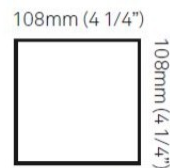

DAU DOUBLE SURFACE

D93195R9-

base number _____
Finish Options _____

1. To build a product code in our configurator select the specify button on the base model # product page
2. To build a manual product code on this datasheet choose from the options listed below in blue font and add the suffix to the base model #

GENERAL

Series: Dau _____
Subseries: Dau Double _____
Brand: Milan _____
Division: Design _____
Mounting Type: Surface _____
Mounting Location: Wall _____
Subcategory: Up/Down Light _____

PHYSICAL

Shape: Rectangle _____
Length (mm): 80 _____
Length (in): 3 1/8 _____
Height (mm): 200 _____
Depth (mm): 101 _____
Height (in): 7 7/8 _____
Depth (in): 4 _____
Extension (mm): 101 _____
Extension (in): 4 _____
Light Distribution: Direct / Indirect _____
Fixture Finish: BAL / MWL / BSL _____
Fixture Material: Extruded Aluminum _____

ELECTRICAL

Lamp Type: LED _____
Total Output Wattage (W): 18.6 _____
Dimming: Electronic Low Voltage Dimming _____
Input Voltage (V): 120 _____

LED

Number of LEDs: 2 _____
Color Temperature (°K): 3000 _____
Nominal Lumen (lm): 1912 _____
CRI: >90 CRI _____
Lamp Life (hrs): 50000 _____

OPTICAL

RATINGS AND CERTIFICATIONS

Certified By: Certified for North American Standards _____
IP rating: IP20 _____

J-Box cover plate Included