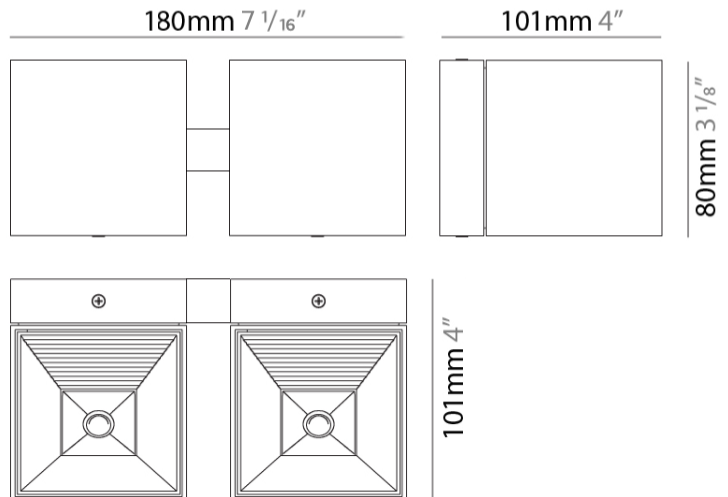

PROJECT	_____
TYPE	_____
SPECIFIER	_____
QUANTITY	_____
DATE	_____

DAU 2 LIGHT LINEAR SURFACE

D93241-

base number   Finish
Options

1. To build a product code in our configurator select the specify button on the base model # product page
2. To build a manual product code on this datasheet choose from the options listed below in blue font and add the suffix to the base model #

GENERAL

Series: Dau _____
Subseries: Dau 2 light Linear _____
Brand: Milan _____
Division: Design _____
Mounting Type: Surface _____
Mounting Location: Wall _____
Subcategory: Up/Down Light _____

PHYSICAL

Shape: Rectangle _____
Length (mm): 80 _____
Length (in): 3 1/8 _____
Height (mm): 80 _____
Depth (mm): 101 _____
Height (in): 3 1/8 _____
Depth (in): 4 _____
Light Distribution: Direct / Indirect _____
Fixture Finish: BAL / MWL / BSL _____
Fixture Material: Extruded Aluminum _____

ELECTRICAL

Lamp Type: LED _____
Input Wattage (W): 28 _____
Dimming: Electronic Low Voltage Dimming _____
Input Voltage (V): 120Vac Direct Line _____

LED

Number of LEDs: 4 _____
Color Temperature (°K): 3000 _____
Max. Delivered Lumen (lm): 1330 _____
CRI: >90 CRI _____
Lamp Life (hrs): 50000 _____

OPTICAL

RATINGS AND CERTIFICATIONS

Certified By: Certified for North American Standards _____
IP rating: IP20 _____